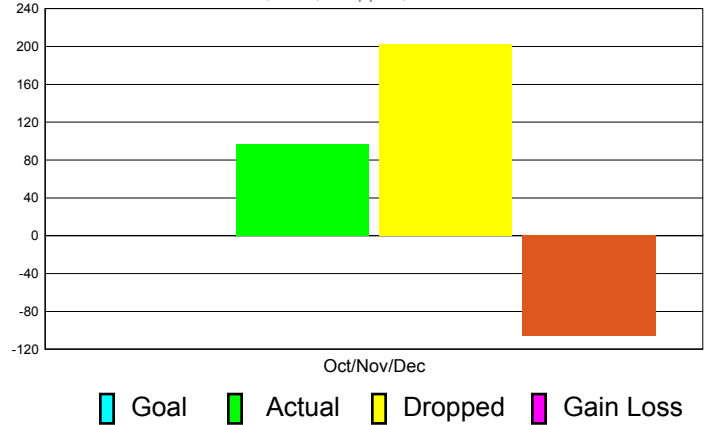

Membership Results 2011-2012

Goal, New, Dropped, Gain/Loss