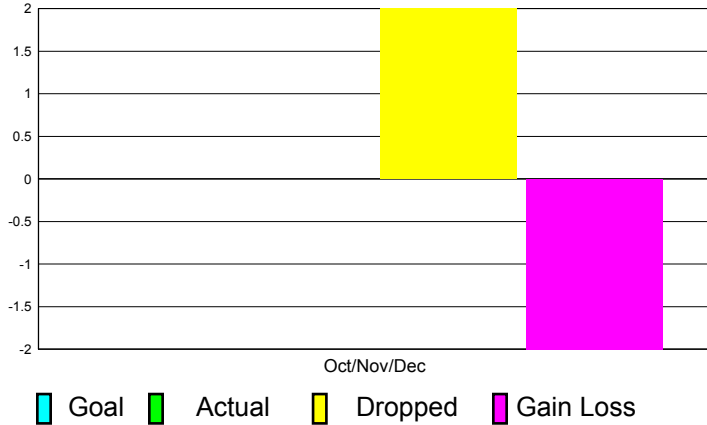

GMT Reports for District (or Undistricted) **District 115CS**

GMT: HOWARD PATRICK LEE

Location: PORTUGAL

GMT CA: 4

CLUBS

**Club Results
2011-2012**

**Clubs
2010-2011**

Month	New Club Goal	Actual New Clubs	Actual Dropped Clubs	Gain/Loss of Clubs	Gain/Loss of Clubs
Oct/Nov/Dec	0	0	2	-2	-2
Totals	0	0	2	-2	-2

Club Results 2011-2012

Goal, New, Dropped, Gain/Loss

Comparison of Club Gain/Loss

Current Year Compared to the Previous Year

YTD Status Quo Clubs 2010-2011

Status Quo Clubs Compared to Status Quo Members

MEMBERSHIP