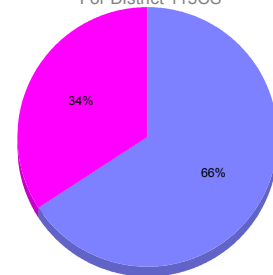

Membership Results 2011-2012

Goal, New, Dropped, Gain/Loss

Comparison of Membership Gain/Loss

Current Year Compared to the Previous Year

Gender Comparison 2010-2011

For District 115CS

Oct/Nov/Dec

■ Male ■ Female